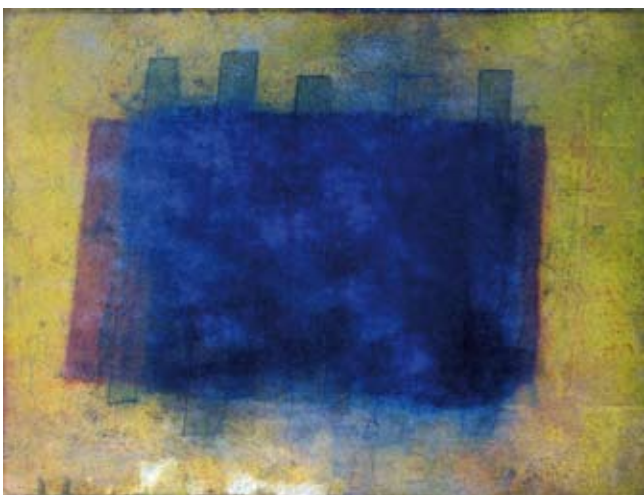

A middle-aged man with a friendly smile, wearing a light blue button-down shirt and dark blue suspenders, stands in a workshop. He is holding a large, blank white sheet of paper. In the background, there are industrial workbenches with blue tops and green legs. A large roll of white paper is visible on the right. In the foreground, a framed piece of artwork with green and blue abstract patterns is partially visible.

Erscheinung
15 x 20 cm
Probedrucke

8

Gleichmut
Gleichmut
Vorgesetzter
15 x 20 cm
Probedruck

Halt
20 x 15 cm
Unikate
Probedrucke

10

Begleitung
15 x 20 cm
Probdrucke

Flüchtig
20 x 15 cm
Probedrucke

12