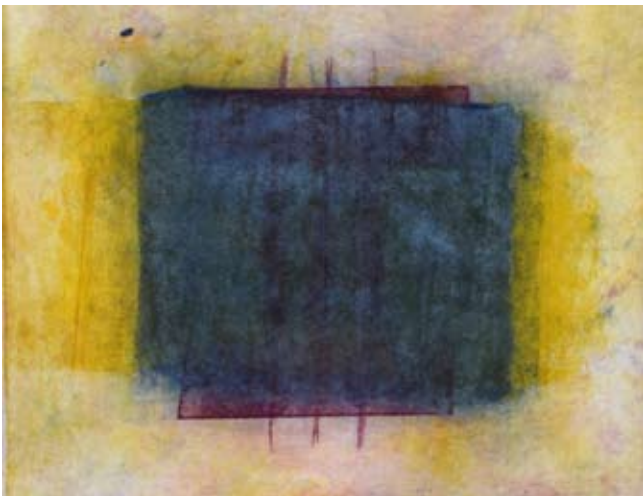

A middle-aged man with a friendly smile, wearing a light blue button-down shirt and dark blue suspenders, stands in a workshop. He is holding a large, blank white sheet of paper. In the background, there are industrial workbenches with blue tops and green legs. A large roll of white paper is visible on the right. In the foreground, a framed piece of artwork with green and blue abstract patterns is partially visible.

Drei plus 3
15 x 20 cm
Probedrucke

4

Batterie
Herzkammer
Tor
15 x 20 cm
Probedrucke

Drei Kreuze
15 x 20 cm
Unikate
Probedrucke

Berührung
15 x 20 cm
Auflage: 4
Verkauft: 2

6

Empathie
Empathie, rot
20 x 15 cm
Probdrucke