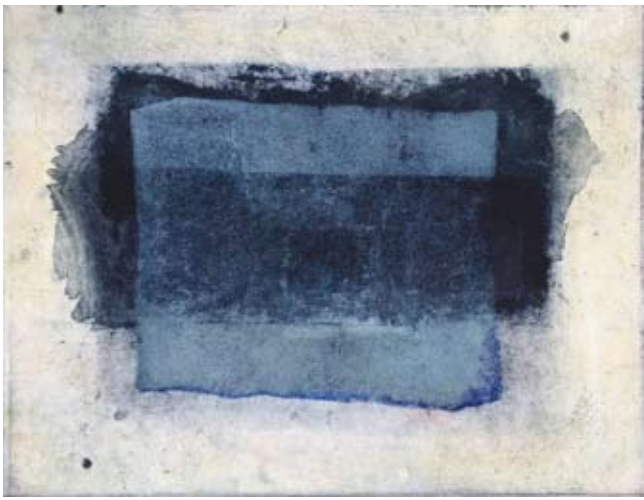

A middle-aged man with a friendly smile, wearing a light blue button-down shirt and dark blue suspenders, stands in a workshop. He is holding a large, blank white sheet of paper. In the background, there are industrial workbenches with blue tops and green legs. A large roll of white paper is visible on the right. In the foreground, a framed piece of artwork with green and blue abstract patterns is partially visible.

Drei plus 3
15 x 20 cm
Probedrucke

4

Batterie
Herzkammer
Tor
15 x 20 cm
Probedrucke

Drei Kreuze
15 x 20 cm
Unikate
Probedrucke

Berührung
15 x 20 cm
Auflage: 4
Verkauft: 2

6

Empathie
Empathie, rot
20 x 15 cm
Probdrucke