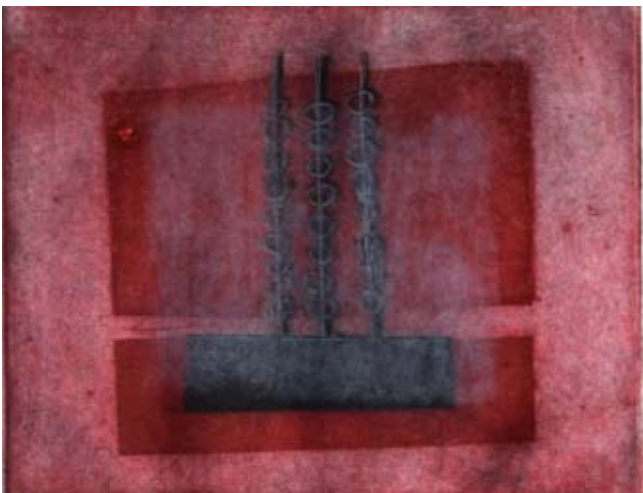

A middle-aged man with a friendly smile, wearing a light blue button-down shirt and dark blue suspenders, stands in a workshop. He is holding a large, blank white sheet of paper. In the background, there are industrial workbenches with blue tops and green legs. A large roll of white paper is visible on the right. In the foreground, a framed piece of artwork with green and blue abstract patterns is partially visible.

Drei plus 3
15 x 20 cm
Probedrucke

4

Batterie
Herzkammer
Tor
15 x 20 cm
Probedrucke

Drei Kreuze
15 x 20 cm
Unikate
Probedrucke

Berührung
15 x 20 cm
Auflage: 4
Verkauft: 2

6

Empathie
Empathie, rot
20 x 15 cm
Probdrucke